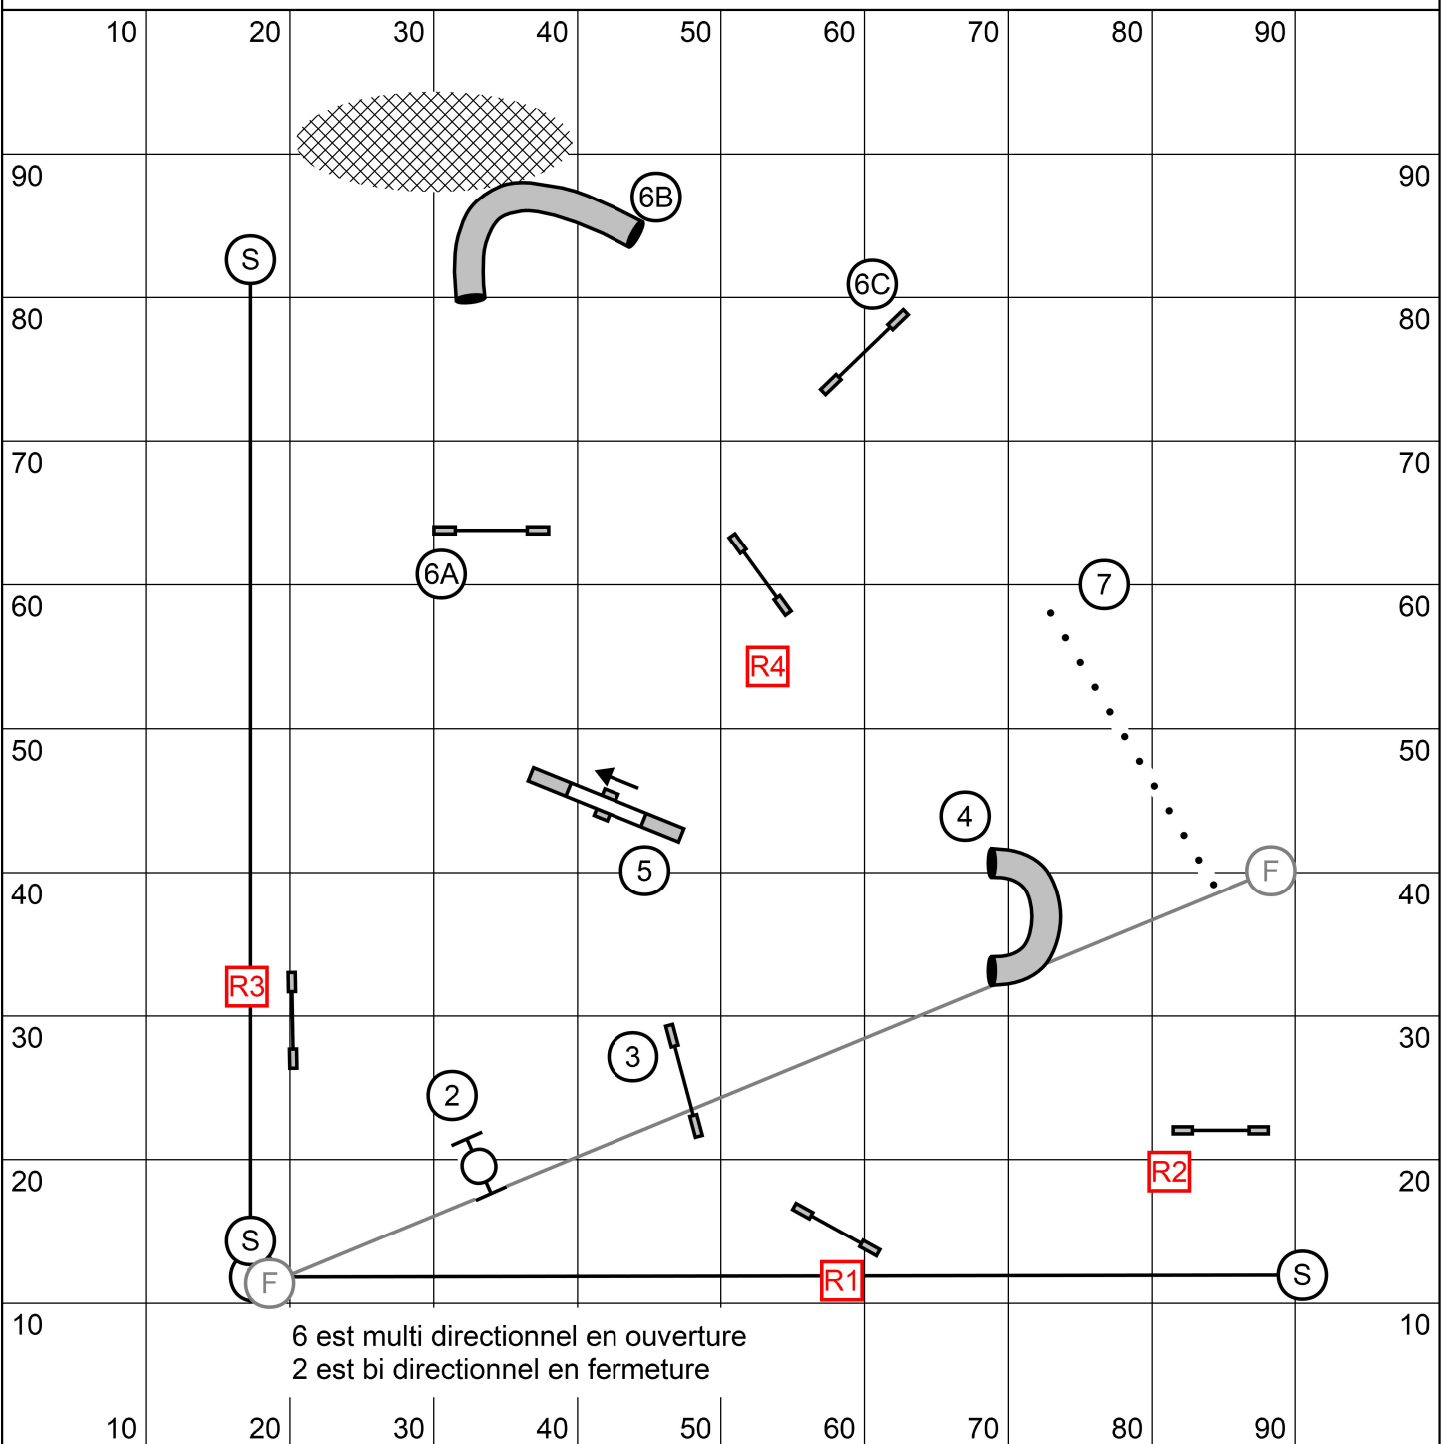

GUIDES CANINS  
Mardi 3 août 2021  
**SNOOKER INTER 1**  
Julie Sansregret

RING 2, COURSE 4

Course time: 60s  
toQ : 8S, 12SR, 16SR, 20SR, 24R = 37p  
4S & 8R = 35p  
4W, 8VW, 12VW, 16VW, 20V = 32p  
4V = 30p