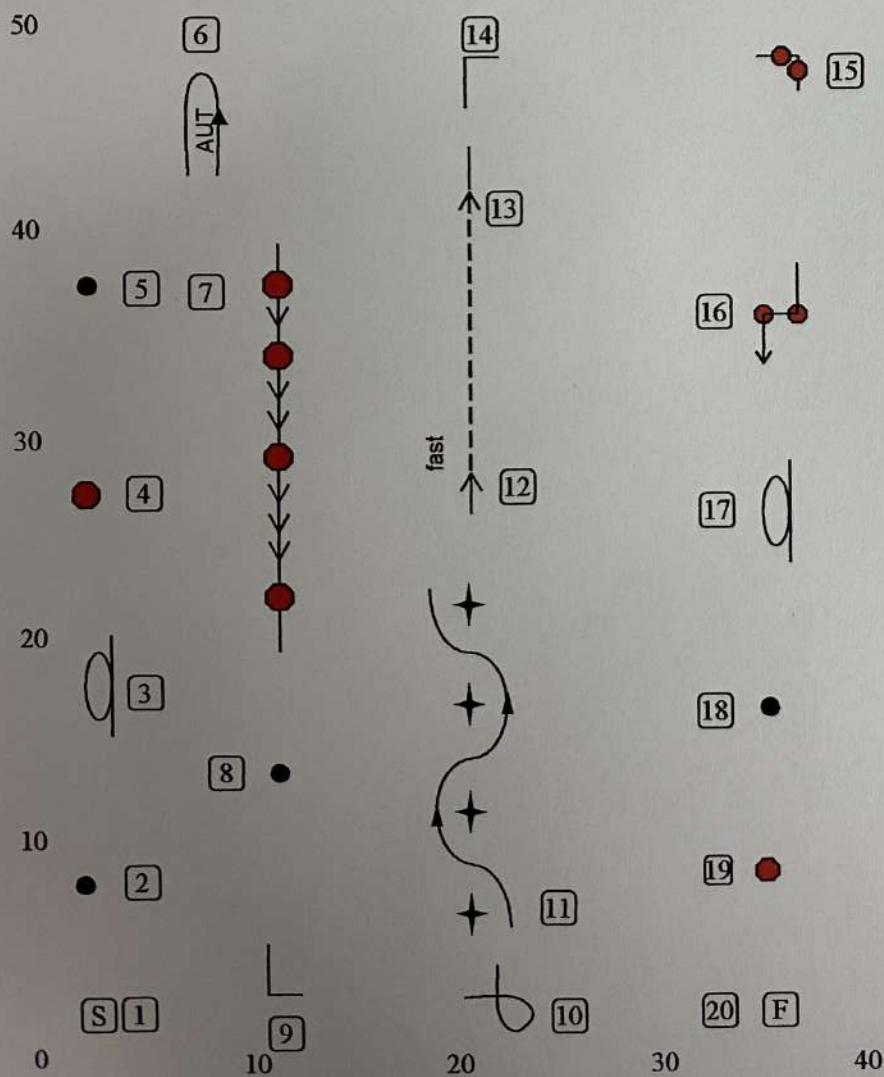

Guides Canins

Ring #1

NOVICE 3

August 23, 2020
40' x 50' Indoor

1. Start (48)
2. Call Front – Forward Right (15)
3. 360 Left (14)
4. Halt–Sit–Down–Walk Around (6)
5. Call Front – Finish Left (18)
6. About U Turn (10)
7. Halt – 1,2,3 Steps Forward (27)
8. Call Front – Forward Left (16)
9. Left Turn (8)
10. 270 Degree Right (Turn) (11)
11. Weave Once (1)
12. Fast Pace (20)
13. Normal Pace (21)
14. Right Turn (7)
15. HALT 90 Degree Pivot Right HALT (23)
16. Halt - Sidestep Right - Halt (22)
17. 360 Right (13)
18. Call Front – Finish Right (17)
19. Halt–Sit–Walk Around (5)
20. Finish (49)